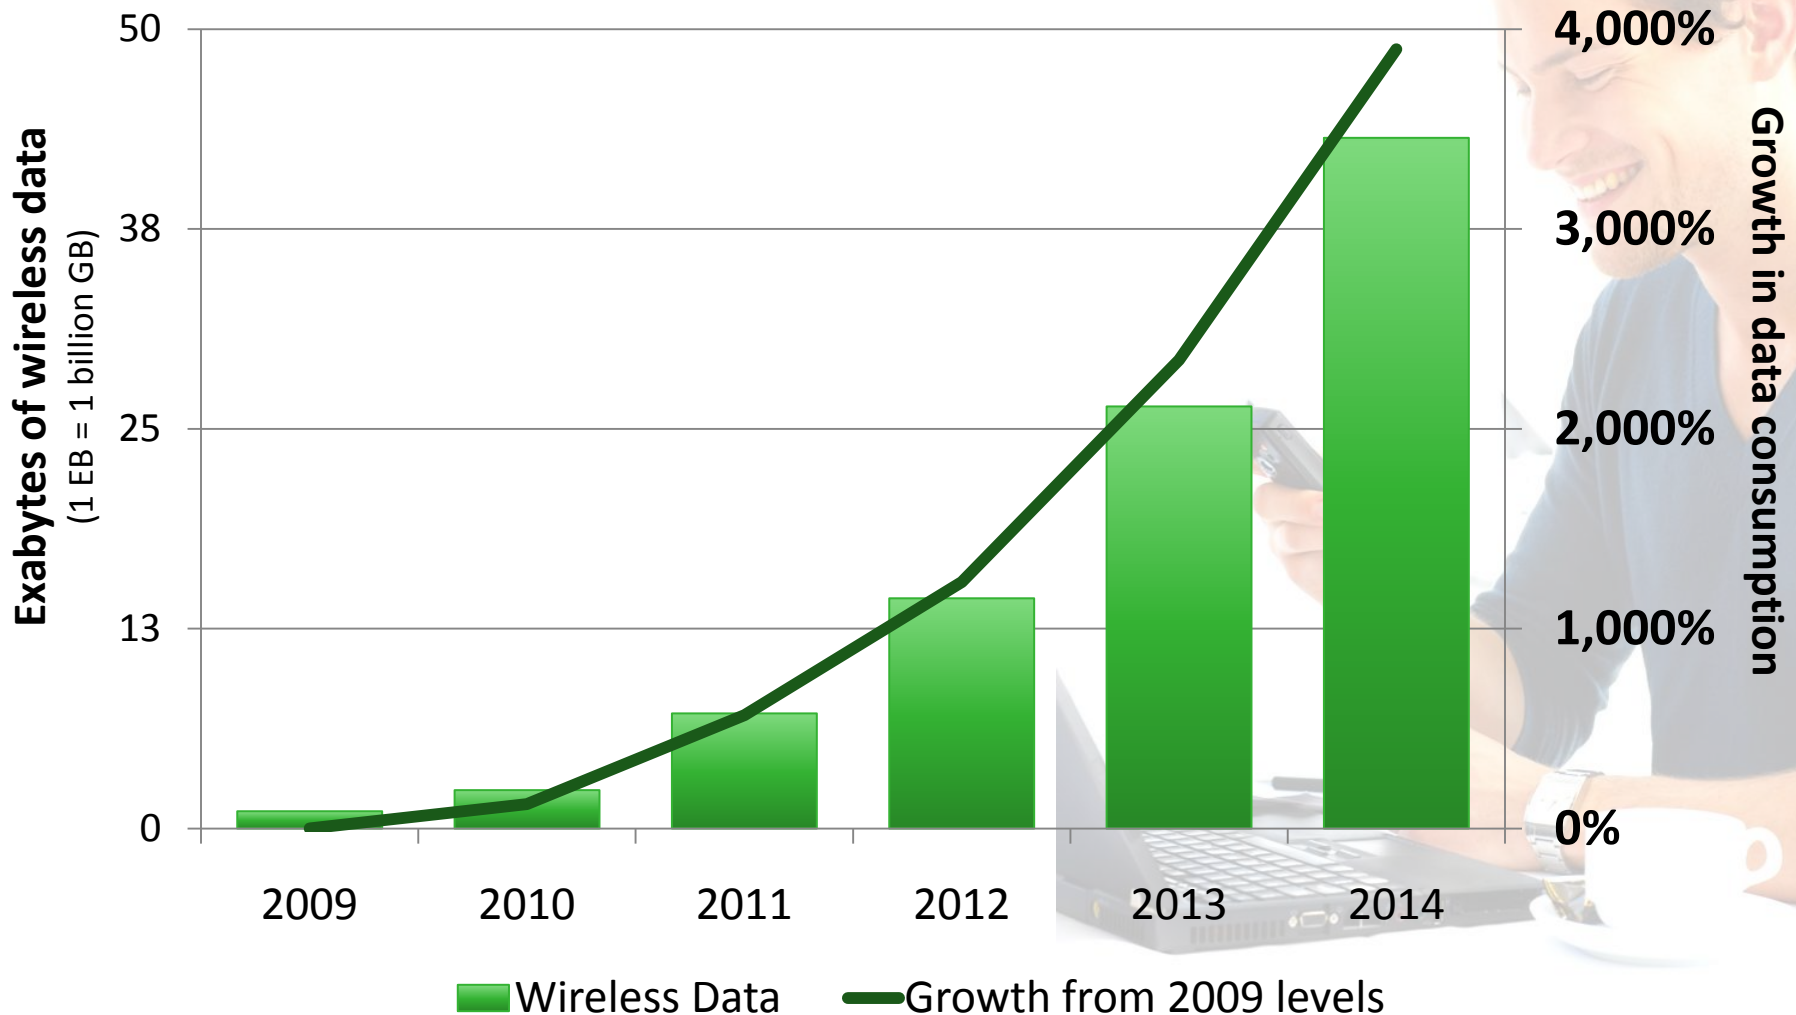

Data Crunch

rakon

By 2014 over **40 billion gigabytes of data** will be sent wirelessly every year, up **3,900%** on current levels.