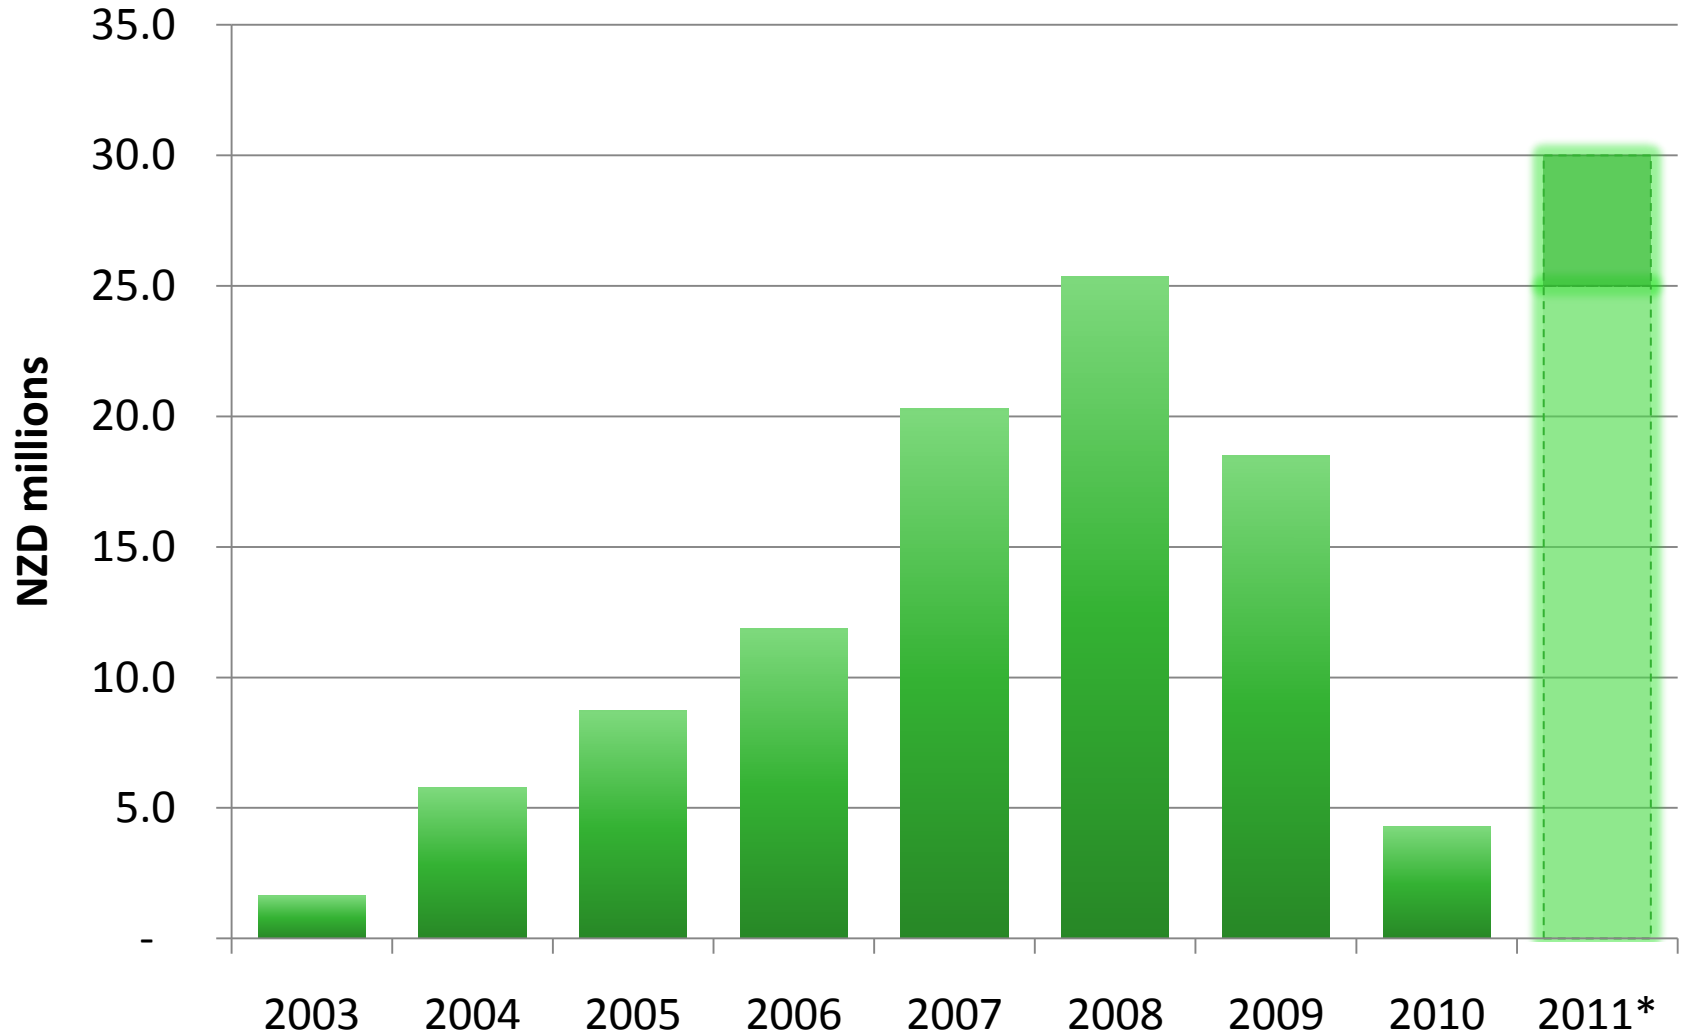

rakon

rakon

EBITDA Trend

* 2011 data based on broker estimates of between NZD 25 – 30 million

Global R&D spend

rakon

Data Crunch

By 2014 over **40 billion gigabytes of data** will be sent wirelessly every year, up **3,900%** on current levels.