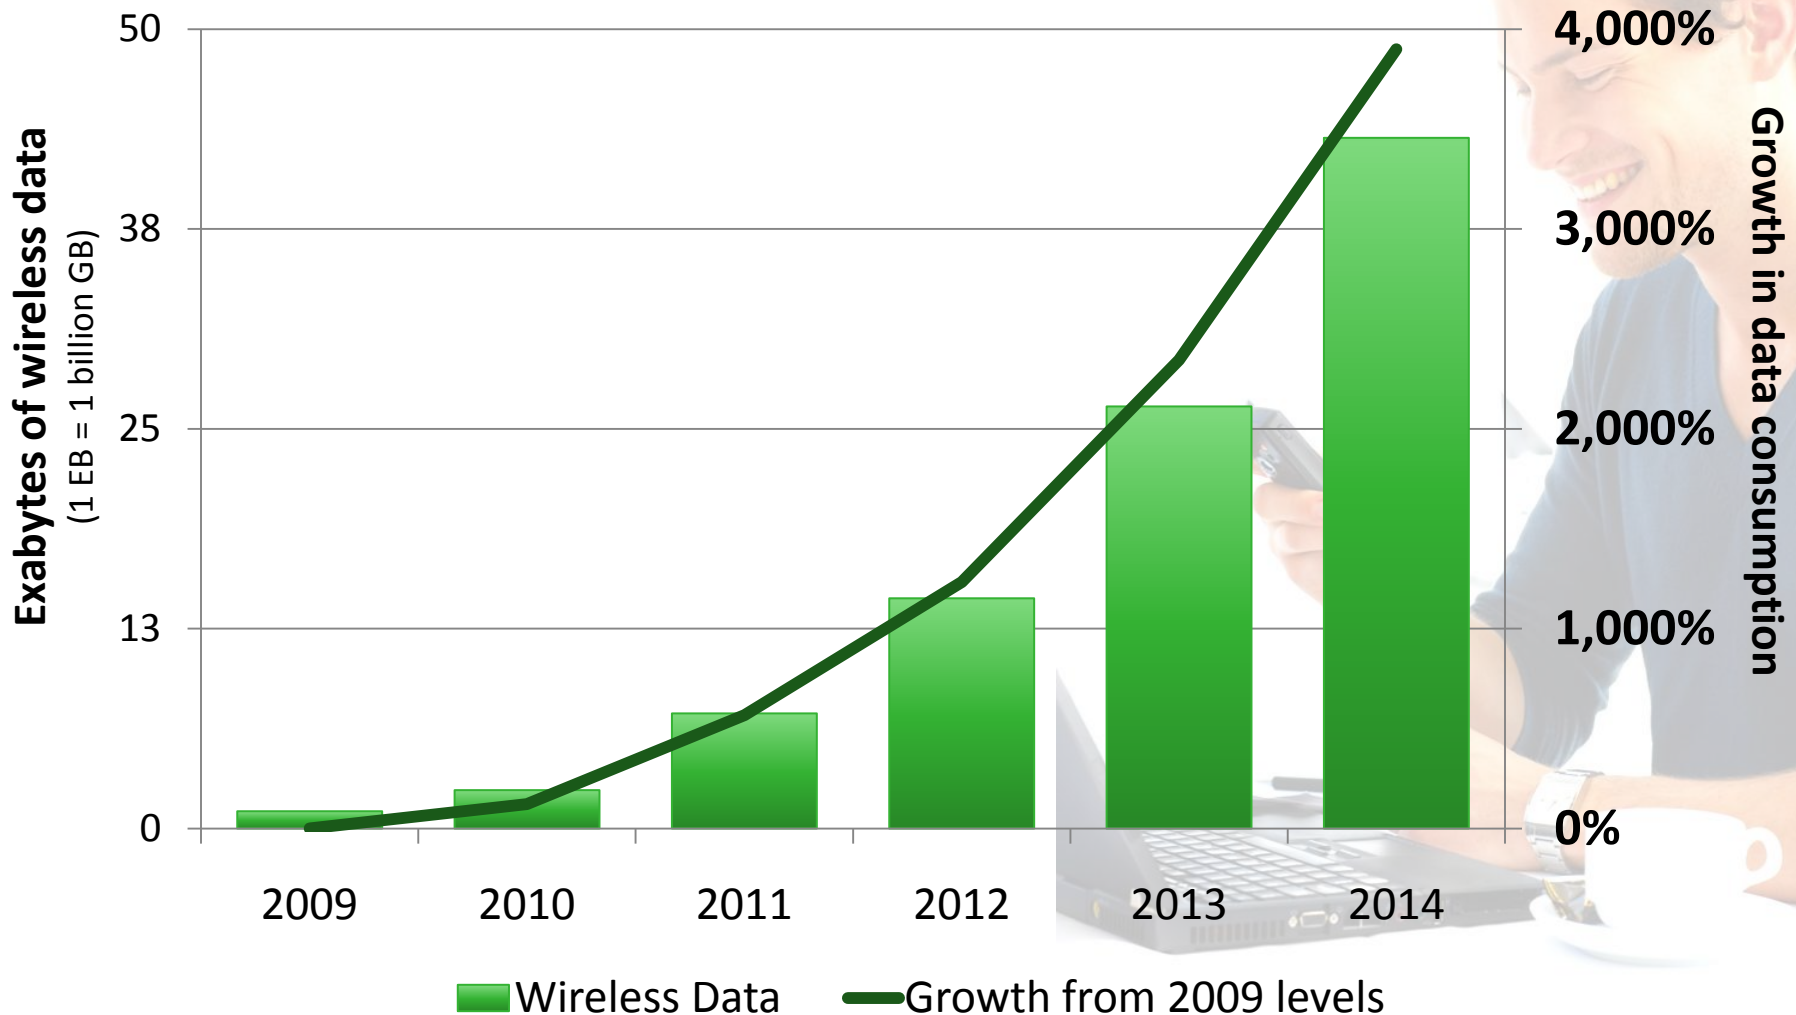

rakon

rakon

EBITDA Trend

* 2011 data based on broker estimates of between NZD 25 – 30 million

Global R&D spend

rakon

Data Crunch

By 2014 over **40 billion gigabytes of data** will be sent wirelessly every year, up **3,900%** on current levels.