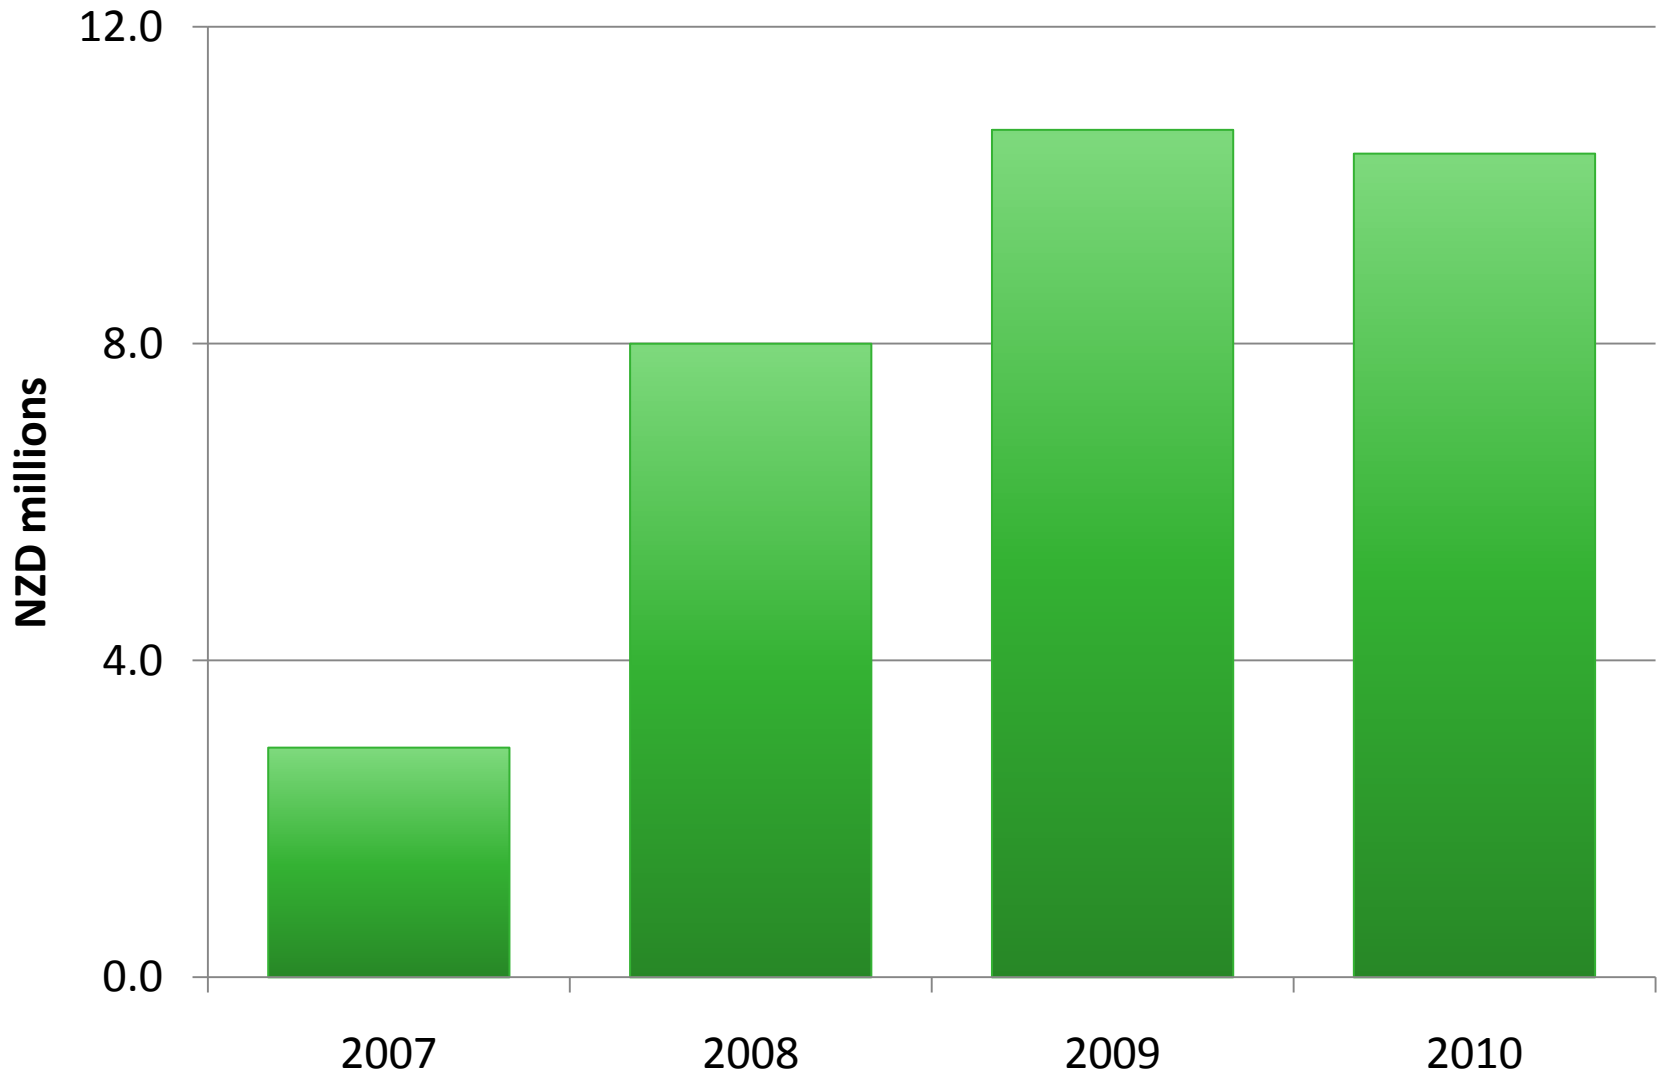

# EBITDA Trend

rakon

\* 2011 data based on broker estimates of between NZD 25 – 30 million

# Global R&D spend

rakon