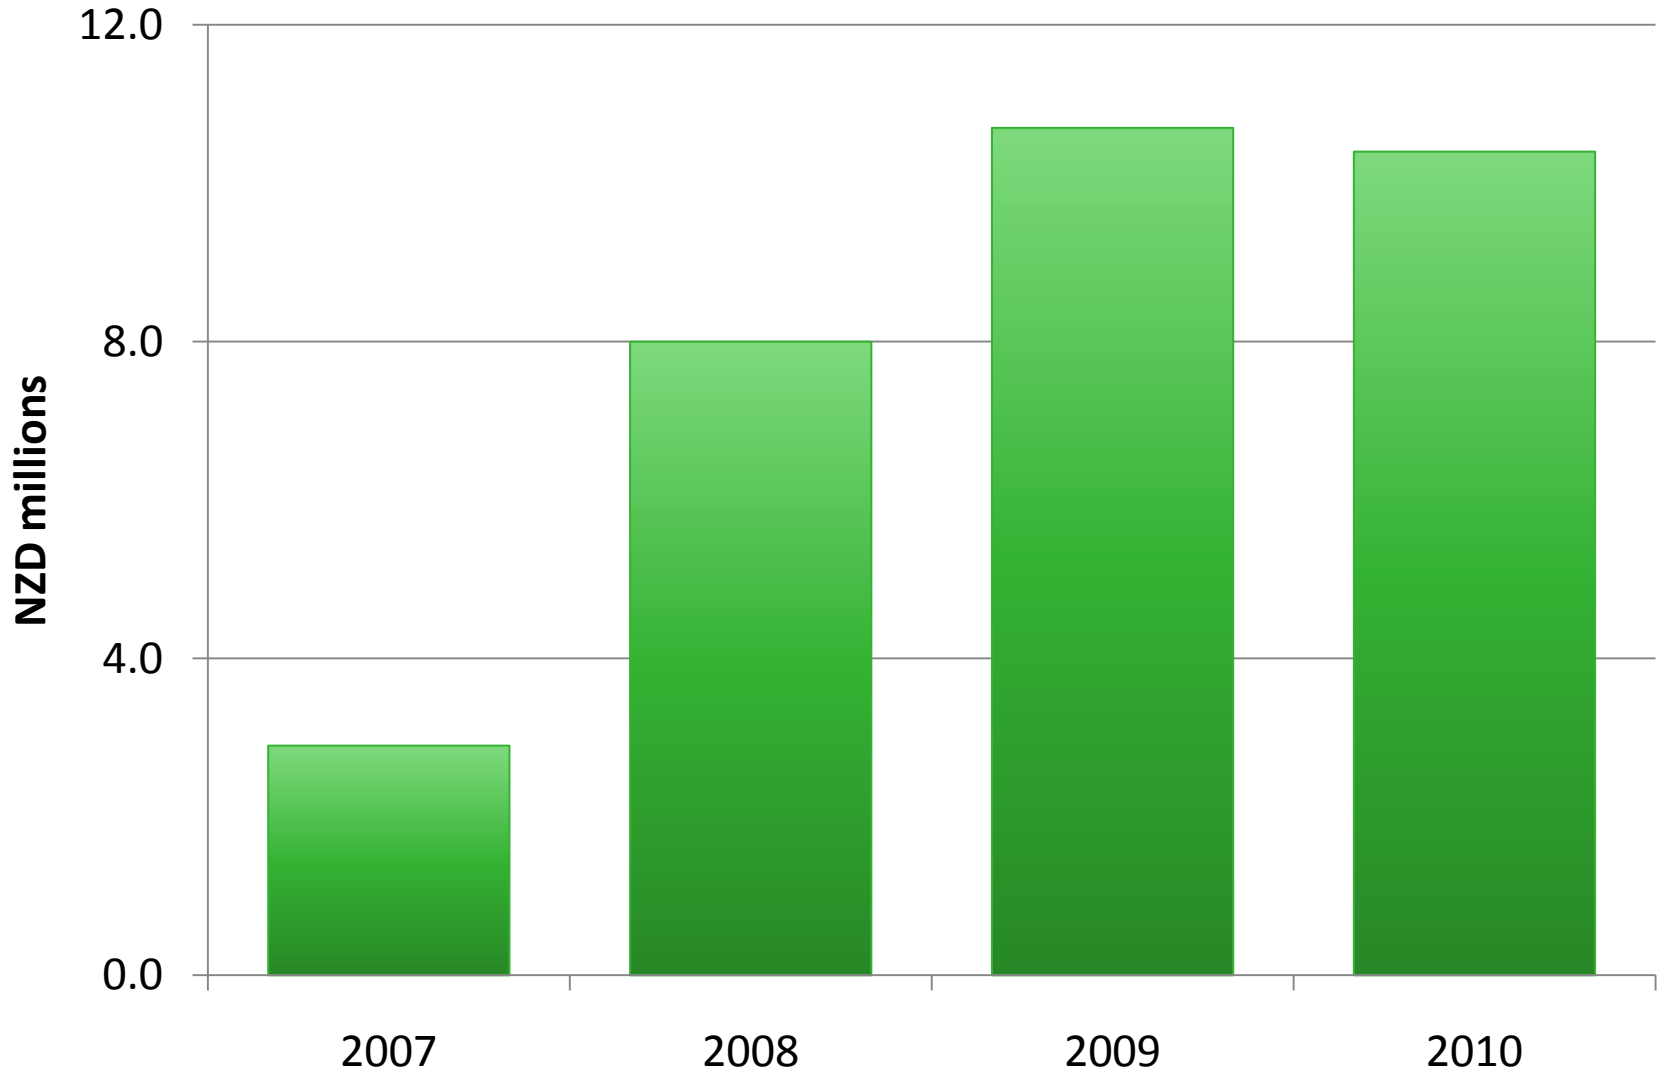

rakon

rakon

EBITDA Trend

* 2011 data based on broker estimates of between NZD 25 – 30 million

Global R&D spend

rakon

Data Crunch

By 2014 over **40 billion gigabytes of data** will be sent wirelessly every year, up **3,900%** on current levels.