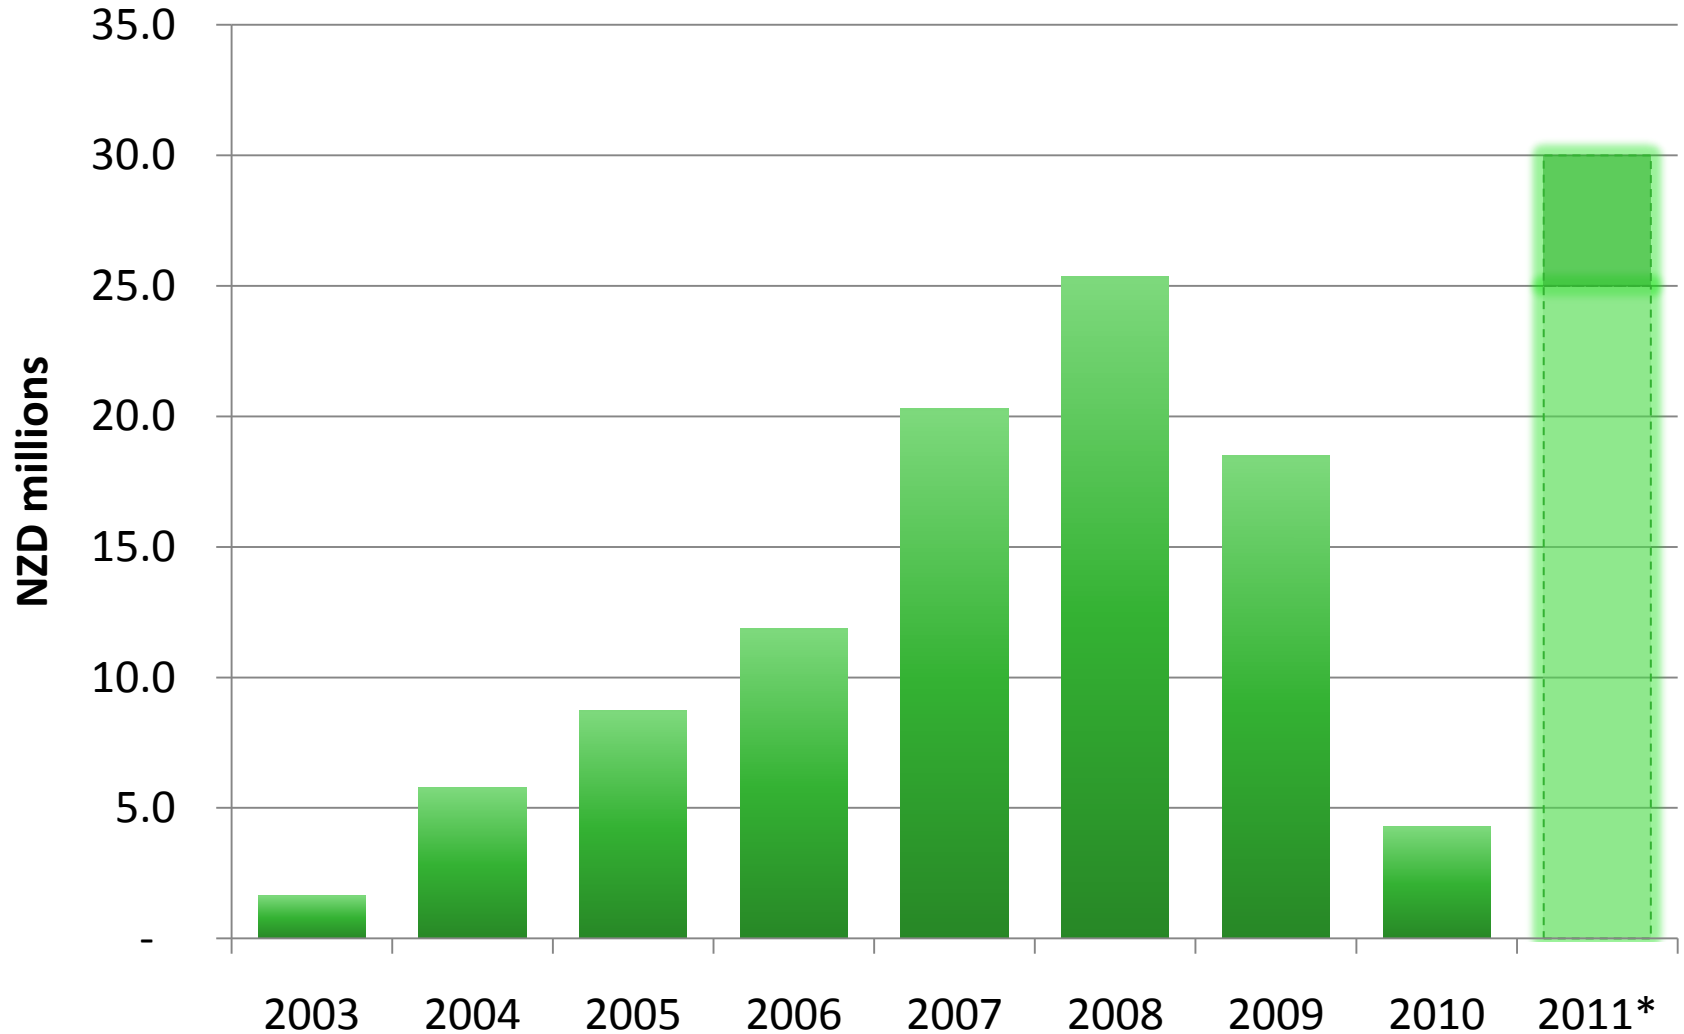

# EBITDA Trend

rakon

\* 2011 data based on broker estimates of between NZD 25 – 30 million