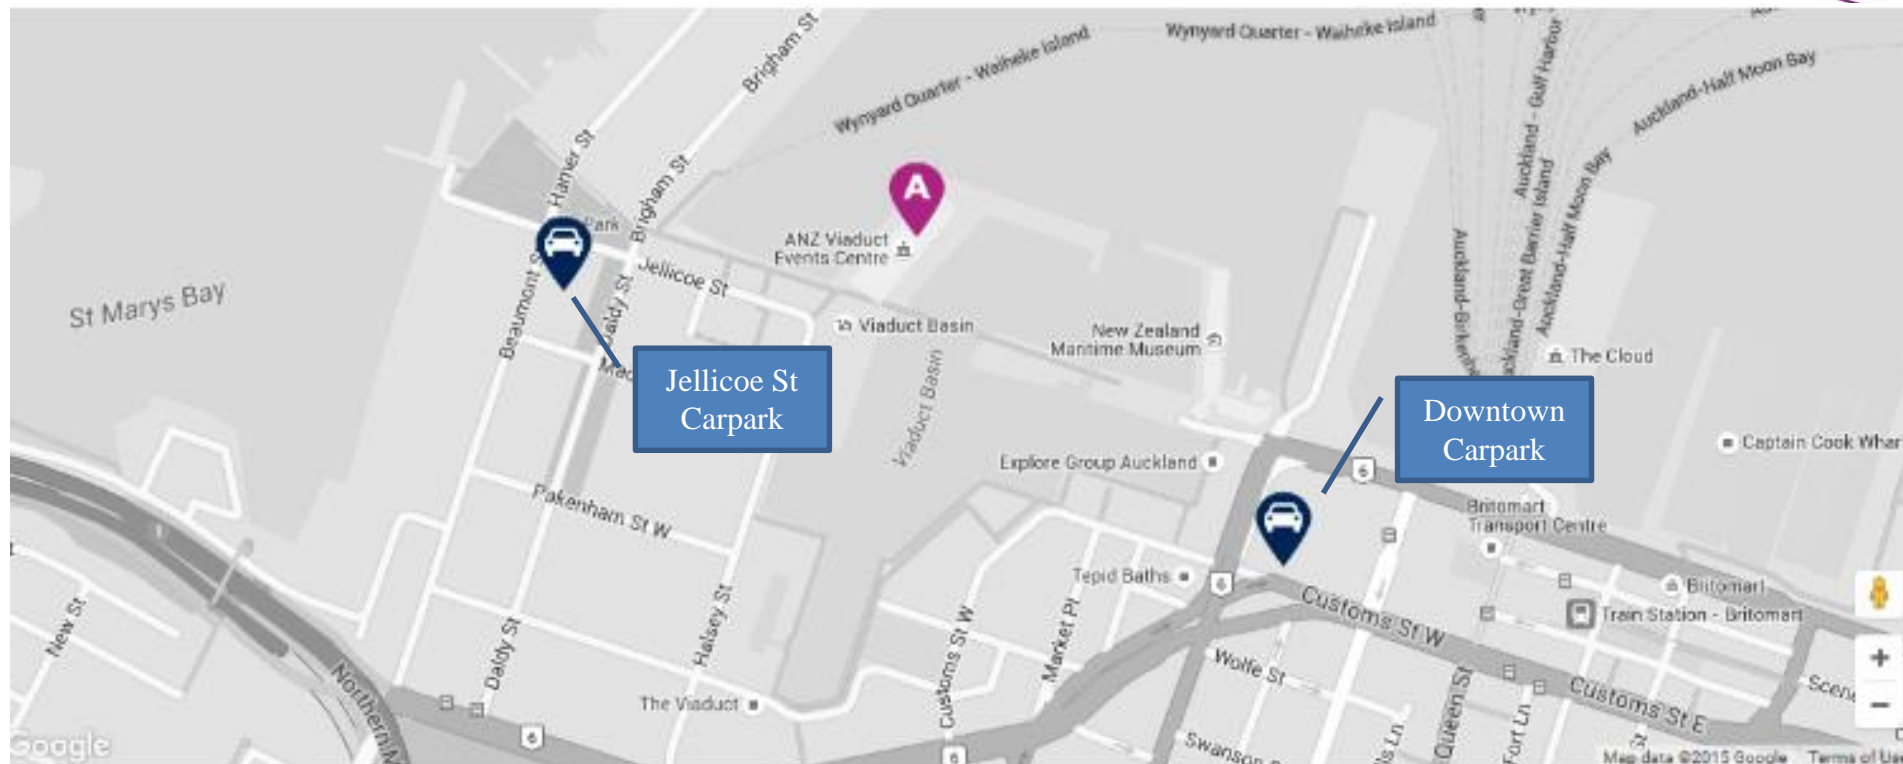

ANZ VIADUCT EVENTS CENTRE – Nearby Parking

ANZ VIADUCT EVENTS CENTRE | AOTEA CENTRE | AUCKLAND TOWN HALL | THE CIVIC | AUCKLAND ART GALLERY
BRUCE MASON CENTRE | MT SMART STADIUM | AUCKLAND ZOO | QBE STADIUM FUNCTION CENTRE